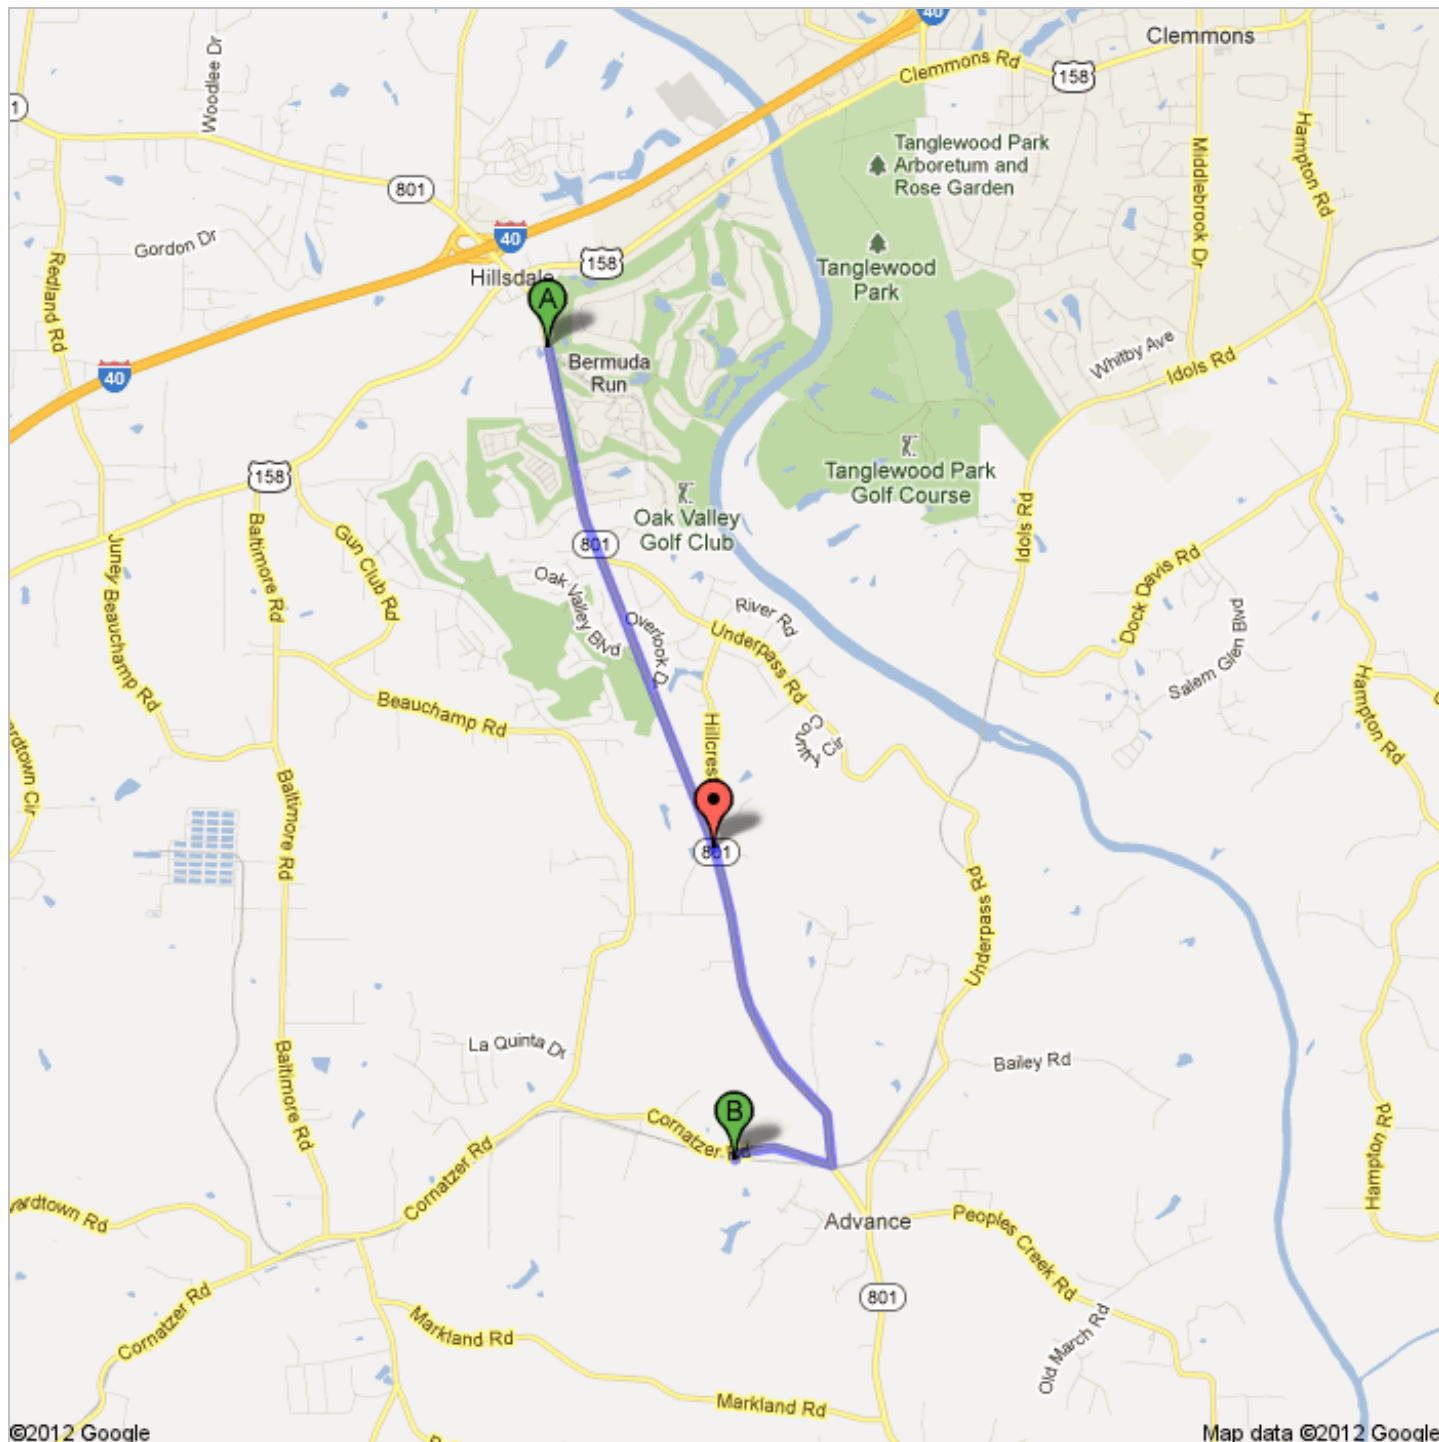

Directions to Orrell Trail

4.6 mi – about 8 mins

Hefner-Sessions Farm

117 Orrell Trail

Advance, NC 27023

A N Carolina 801 S

- 801** 1. Head **south** on **N Carolina 801 S** toward **Bing Crosby Blvd**
About 6 mins

go 4.1 mi
total 4.1 mi

- ↗** 2. Turn right onto **Cornatzer Rd**
About 1 min

go 0.5 mi
total 4.6 mi

- ↖** 3. Take the 1st left onto **Orrell Trail**

go 148 ft
total 4.6 mi

B Orrell Trail